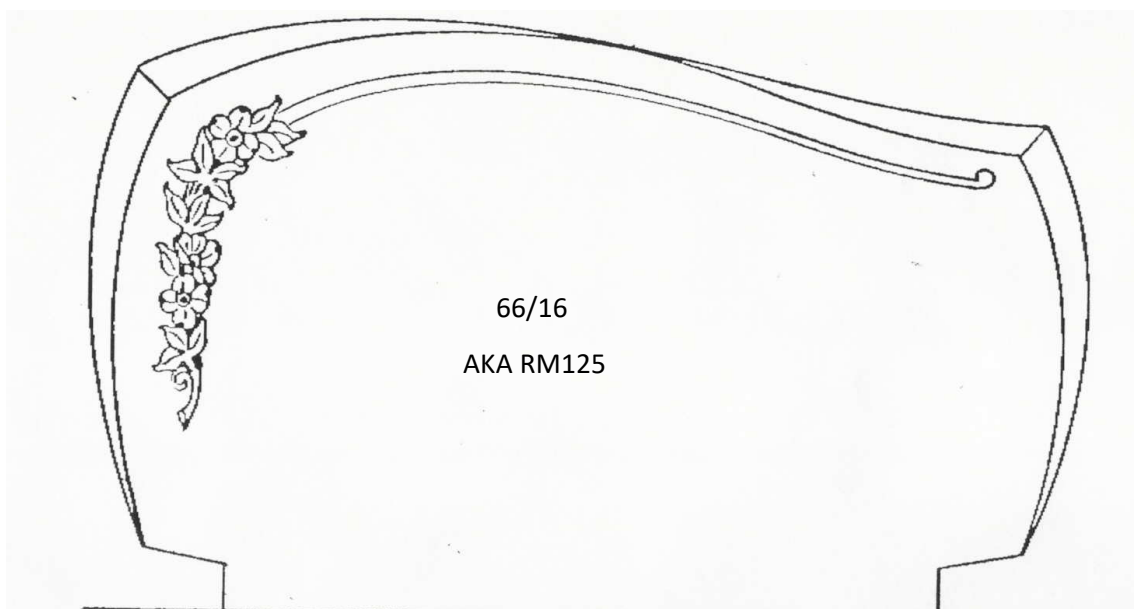

*IMAGES BELOW

1155 -*Shown with Shellrock*

66/16

AKA RM125